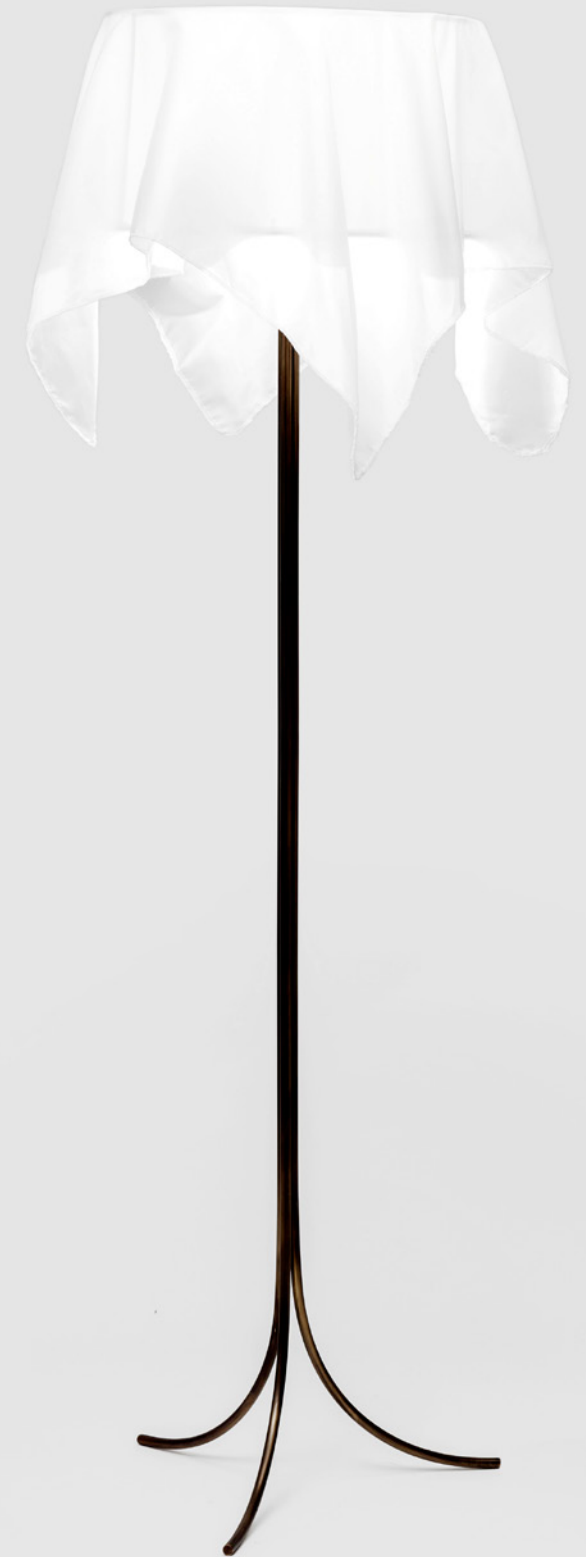

EMPIRE

new collection 2017
nouvelle collection 2017

Floor lamp
Black lacquered brass and tassel

Liseuse
Laiton laqué noir satiné et pompon

Dimensions:
H. 160, L. 40 cm

design Pierre Gonalons

EMPIRE

new collection 2017
nouvelle collection 2017

Floor lamp
Black lacquered brass and tassel

Lampadaire
Laiton laqué noir satiné et pompon

Dimensions:
Ø 60 cm, H. 190 cm

design Pierre Gonalons

LOGE

new collection 2017
nouvelle collection 2017

Table lamp
Bronze finish brass and white fabric

Liseuse
Laiton finition bronze et tissu blanc

Dimensions:
Ø 60, H. 80 cm

design Pierre Gonalons

LOGE

new collection 2017
nouvelle collection 2017

Table lamp
Bronze finish brass and white fabric

Liseuse
Laiton finition bronze et tissu blanc

Dimensions:
Ø 60, H. 140 cm

design Pierre Gonalons

SUNSET

Suspension

Cage in brass with black-gold or white-gold lampshade

Cage available in black, white or silver

Lampshade available in translucent or silver